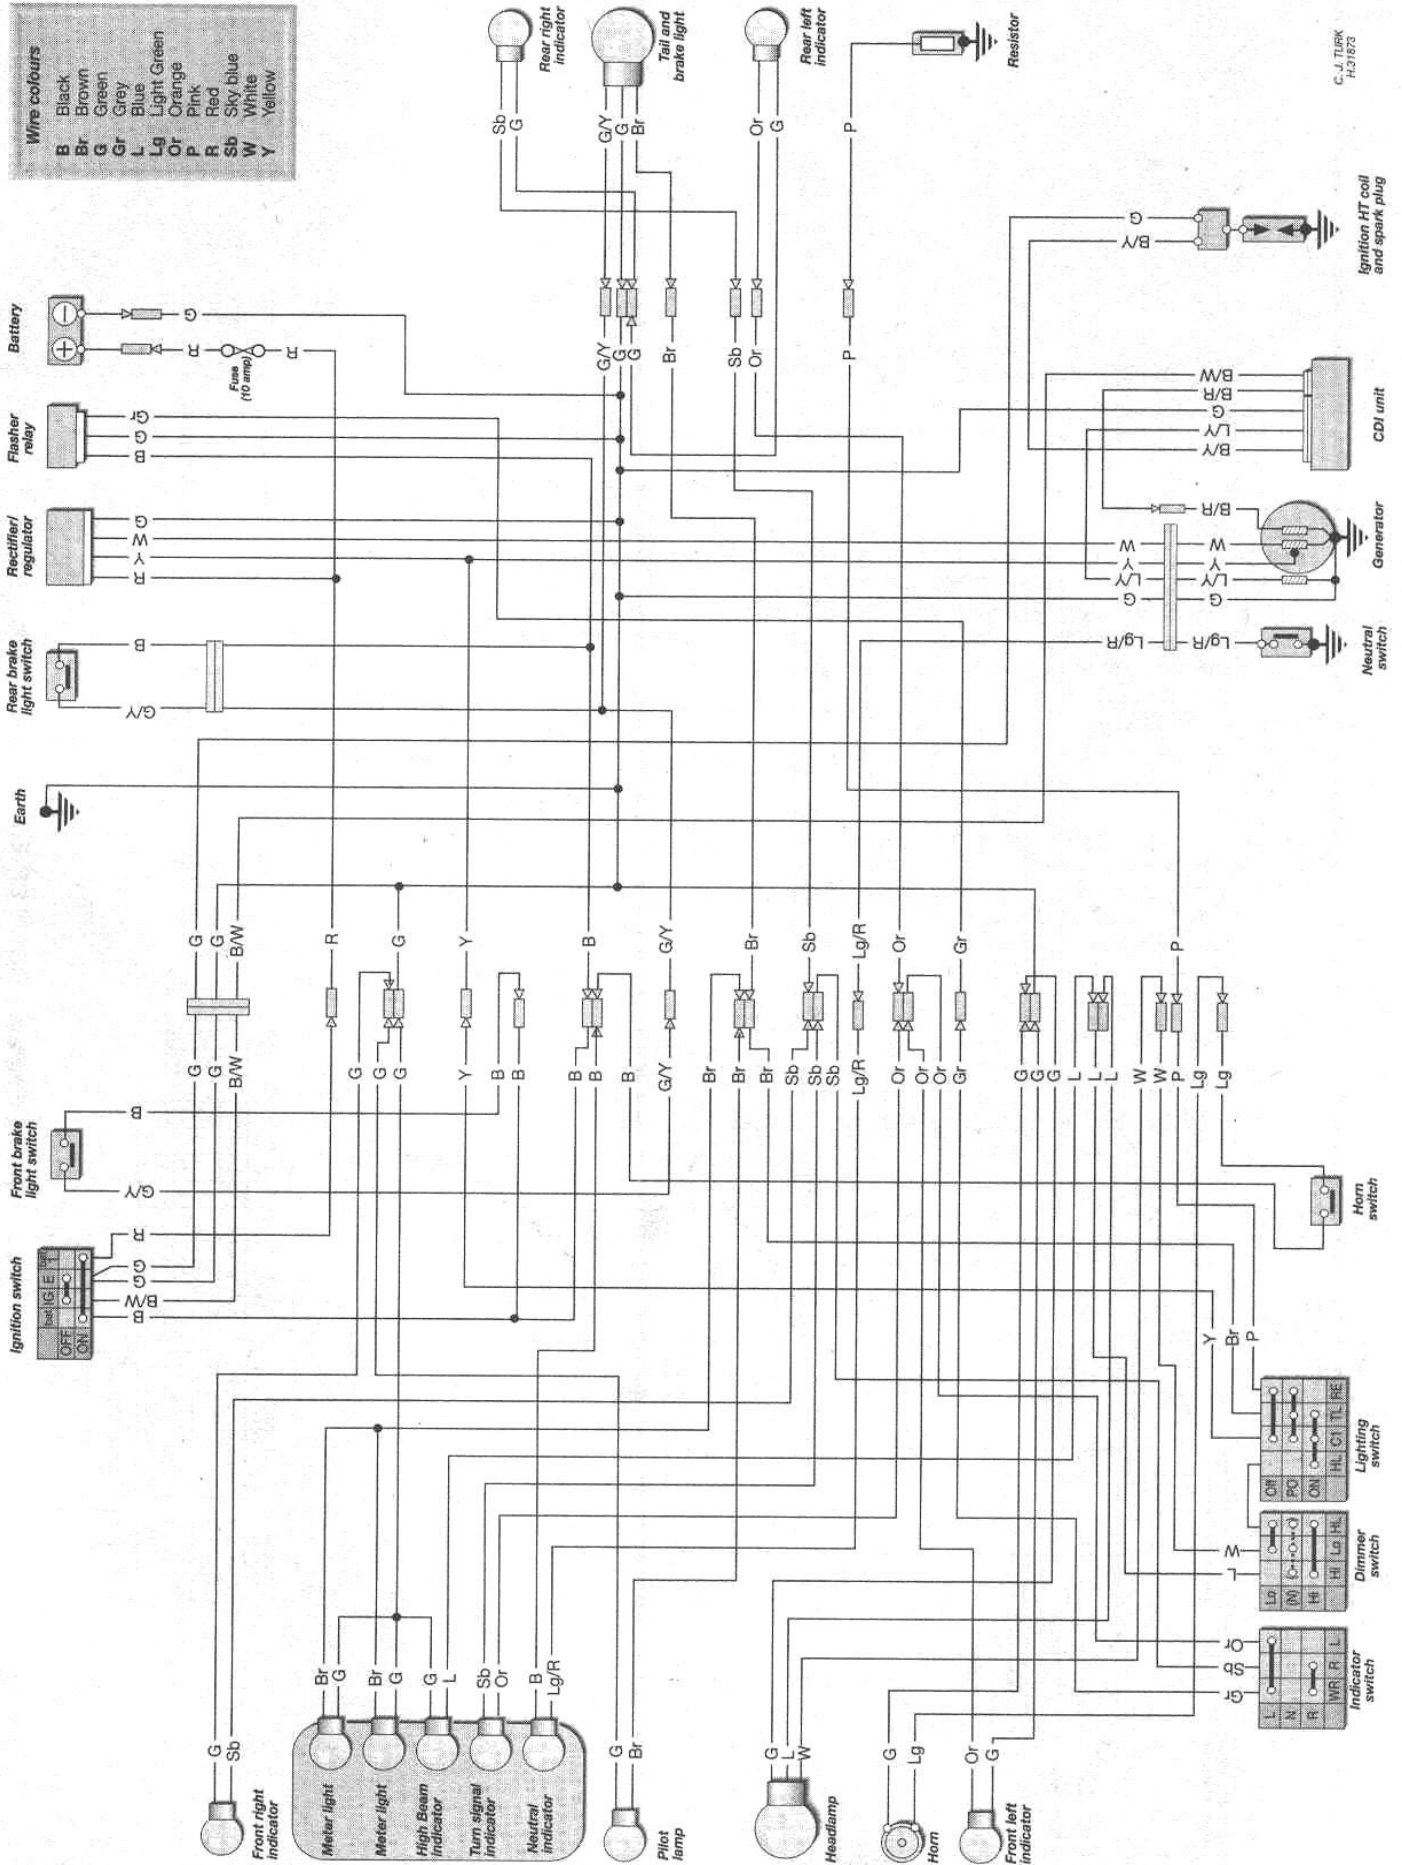

Wire colours

B	Black
Br	Brown
G	Green
Gr	Grey
L	Blue
Lg	Light Green
Lg/R	Orange
P	Pink
R	Red
Sb	Sky blue
W	White
Y	Yellow

C-1 TURK
H-31823

Wiring diagram - CG125 BR-S/T models